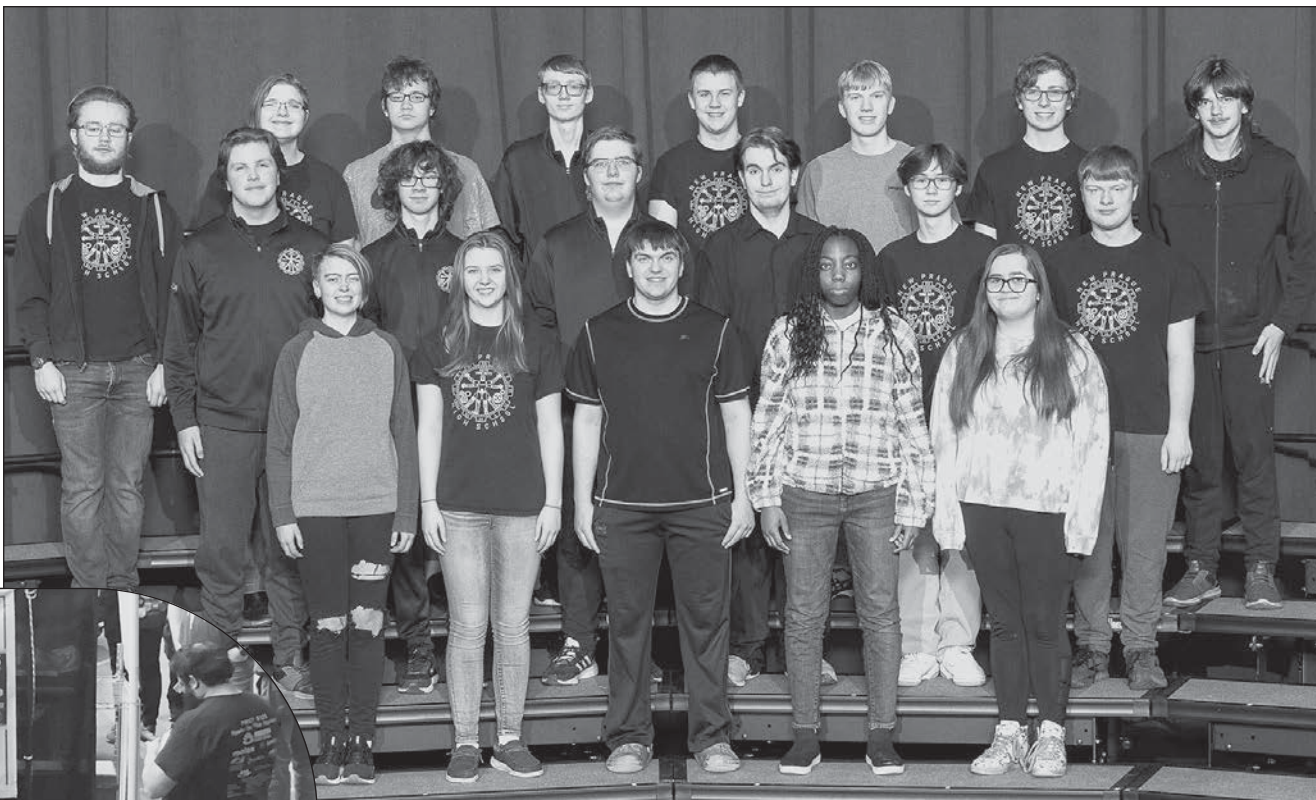

Robotics

After nine years, New Prague High School's robotics team continues to provide students interested in robotics a chance to work in a team setting toward a goal as they learn and adapt to adjust on the fly in a competitive setting.

Robotics is aimed at creating a device which is built from the ground up to accomplish a specific task in a competition. The rules of the competition and game are released after the Christmas holiday break. Working in groups, students focus their efforts on the specific elements of the robot they'll build. Some will work on programming, others will prepare the apparatus needed to prepare for competition. Another group works on promoting the robotics team throughout the community.

"We meet all the time. We're always doing things," said Dan Cross, an industrial technology teacher and one of the team's advisors.

The team traveled to Cedar Falls, Iowa, in late-April for a regional competition. The New Prague Robotics team finished 35th in a field of 52 teams. It struggled with technical difficulties and the impact of an inadvertent collision with another robot during a preliminary round of competition.

In addition to its work preparing for the next competition, the group is also working on outreach to the next generation of robotics students. The team promotes the program in the district's elementary schools and also offers presentations at community festivals, like the Scott County Fair and Dozinky, New Prague's Czech harvest festival.

The team includes Craig Brezina, Kayla Chaffee, Princess Chinedu-Eneh, Marcus Ferguson, Liam Foley, Zachary Furlong, Jack Gilles, Ashton Horejsi, Tyler Jahn, Rose Lancaster, Lacy McLean, Nathan Metko, Arieanna Moen, Elijah Musta, Logan Nickelson, Adam Oeltjen, Caid Peterson, Brandon Schellin, Caleb Simon and Allen Voss. The team's coaches and advisors include Dan Cross, Troy Whipple, Brett Oeltjen and John Oellrich.

Yearbook

The students work throughout the school year to capture in photographs the important and memorable events of the school year.

Four members of the nine-member staff are seniors. The 208-page yearbook is filled with photos of the Class of 2023 along with the juniors, sophomores, freshmen and the school staff. The rest of the yearbook is filled with photos of activities throughout the school year. The photos are arranged chronologically, said Rachelle Balfe, the yearbook staff's advisor. With hundreds, maybe thousands of digital photos to consider, the group's biggest challenge is selecting which images from the year will make the grade.

"It's kind of like a digital scrapbook," she said.

The yearbook can be purchased through the end of May online at newprague-